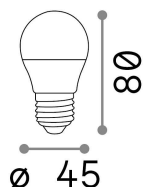

### Lampadine e accessori - Sfera

Non-dimmable light bulb with integrated LED sources and diffuse light emission

|                     |                           |
|---------------------|---------------------------|
| <b>Ean</b>          | 8021696151755             |
| <b>Item</b>         | E27 POWER 07W SFERA 3000K |
| <b>Installation</b> | Light bulb                |
| <b>Guarantee</b>    | 5 years                   |
| <b>Gross weight</b> | 0.05 kg                   |
| <b>Volume</b>       | 0.000172 m <sup>3</sup>   |

## Source info

|                               |           |
|-------------------------------|-----------|
| <b>Power</b>                  | 6 W       |
| <b>Emission</b>               | Diffuse   |
| <b>Max consumption</b>        | max 5,9 W |
| <b>CCT LED</b>                | 3000 K    |
| <b>Duration LED (t. 25°C)</b> | 25000 h   |
| <b>CRI</b>                    | > 80      |
| <b>Light beam</b>             | 175 °     |
| <b>Useful light flux</b>      | 600 lm    |
| <b>Photobiological risk</b>   | EXEMPT    |
| <b>Standby power</b>          | < 0.50 W  |